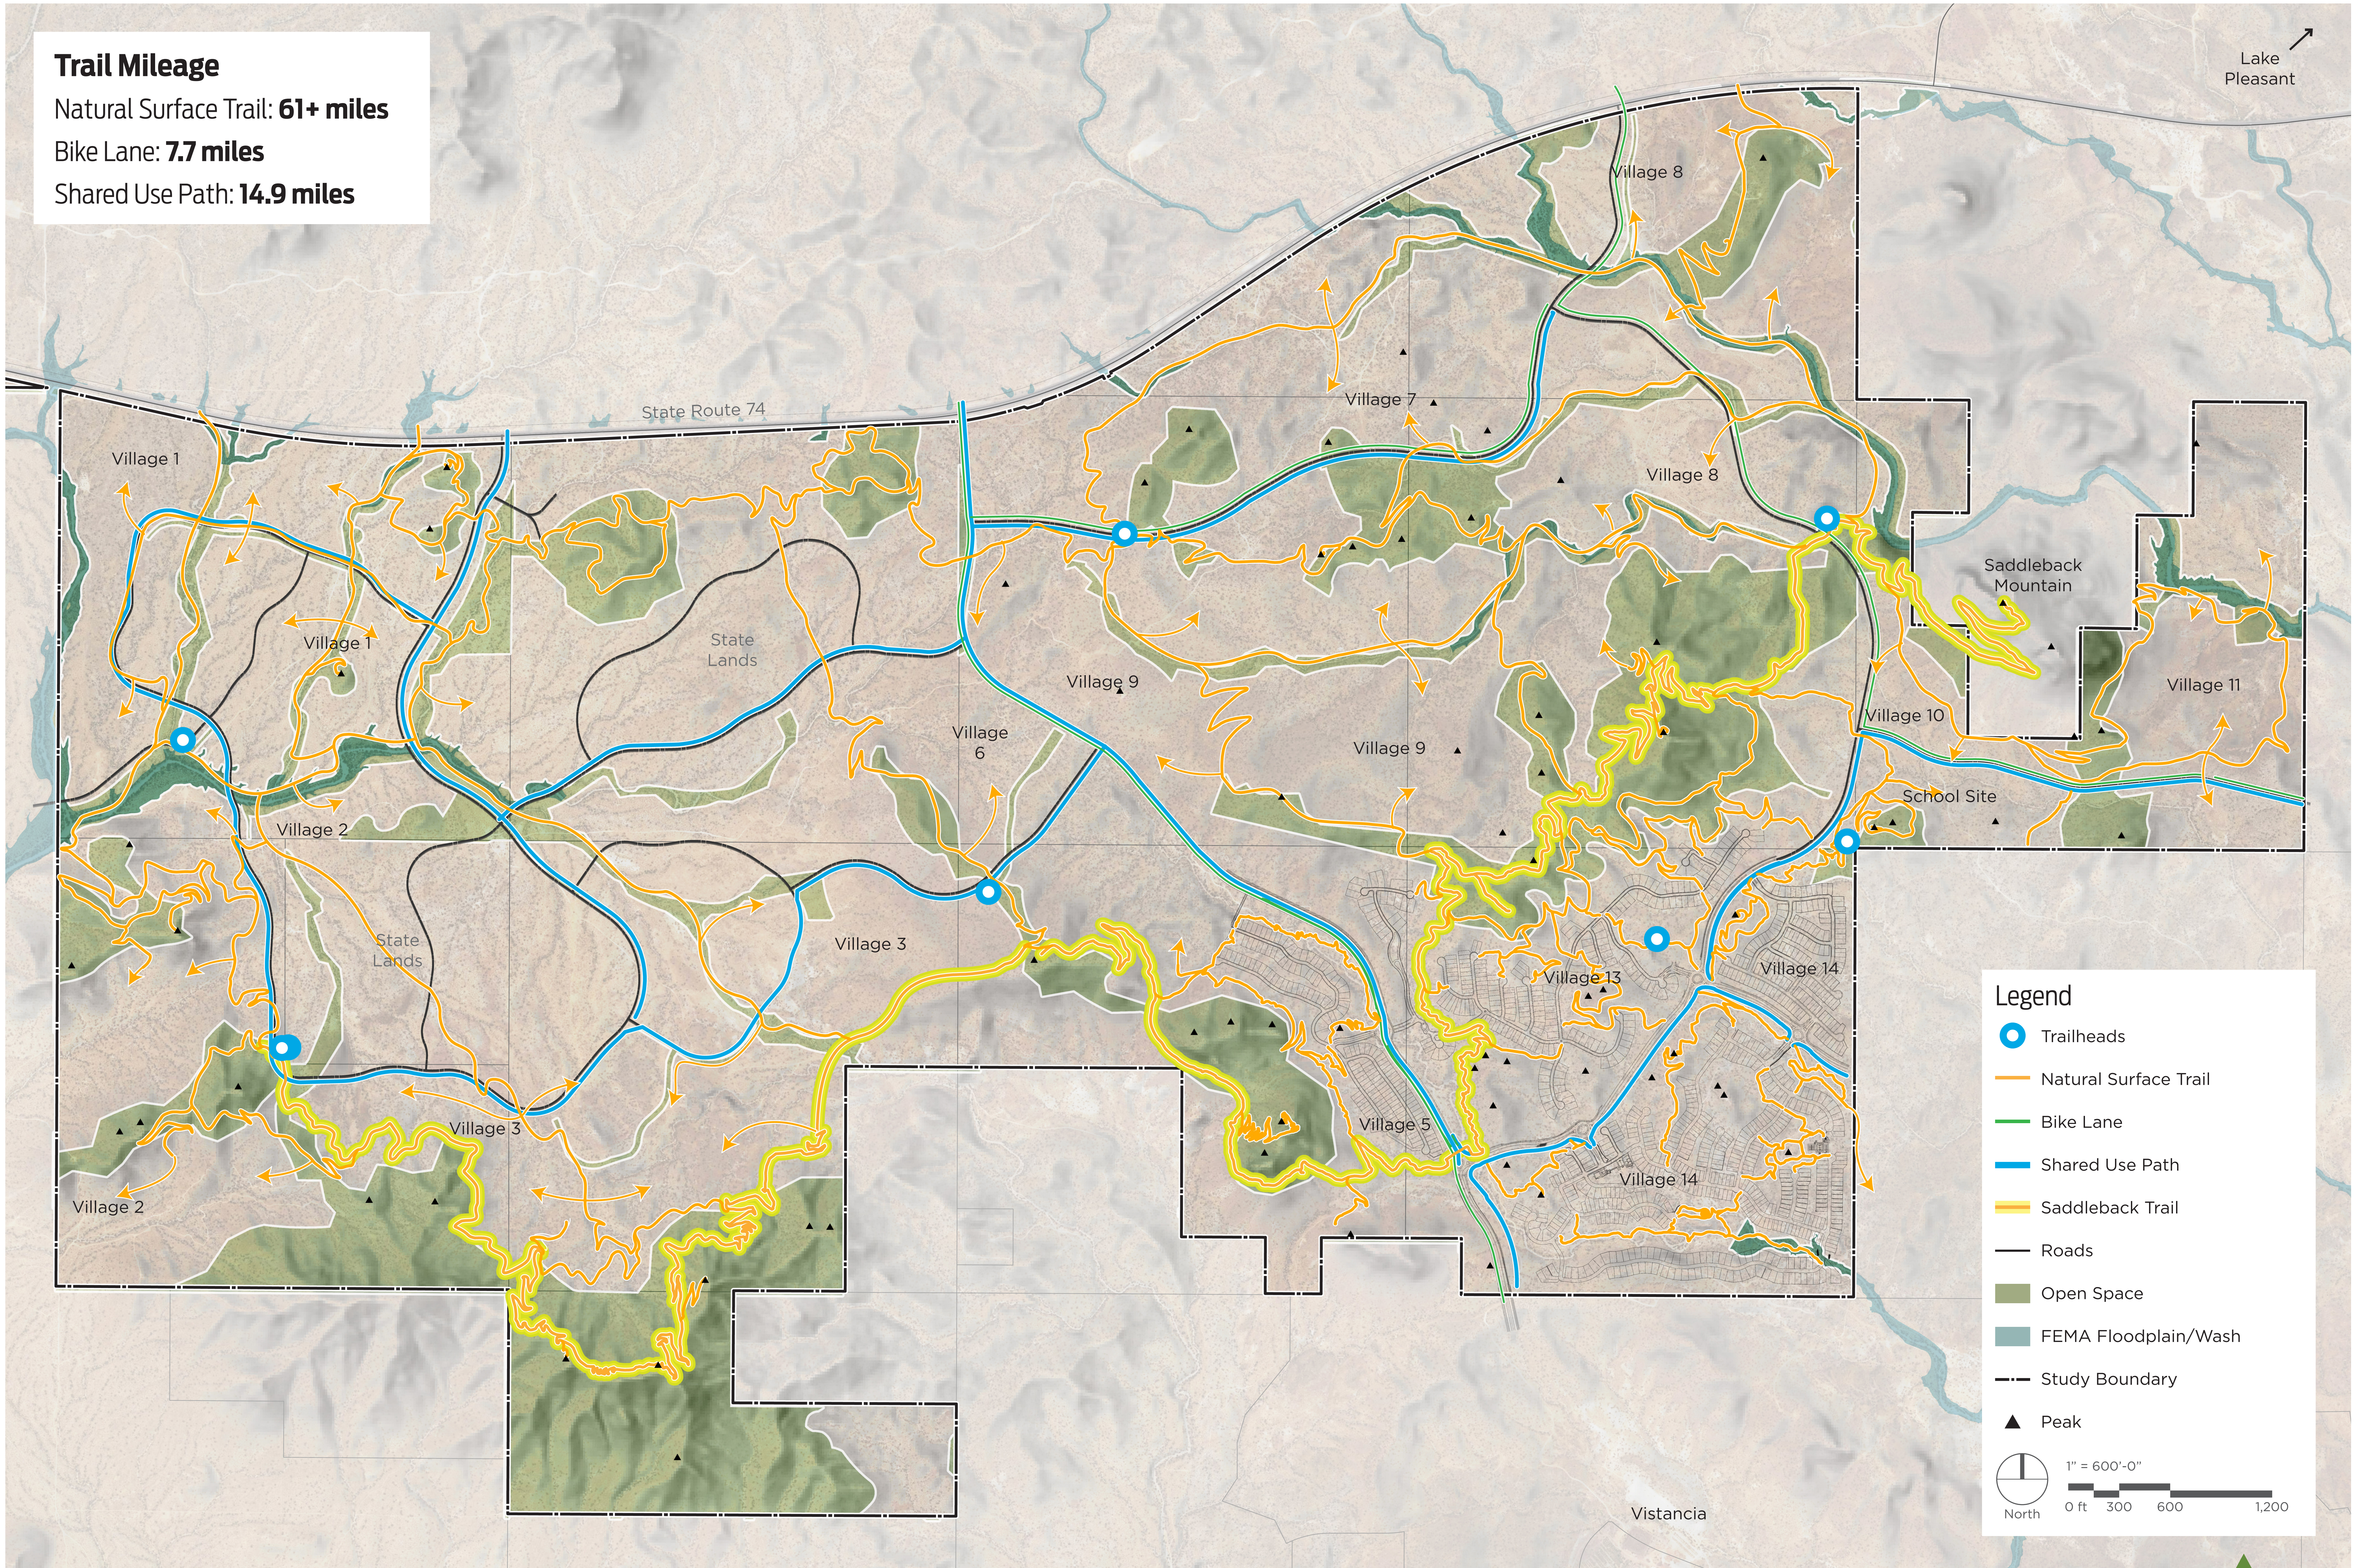

Saddleback Trail Map

Trail Mileage

Natural Surface Trail: **61+ miles**

Bike Lane: **7.7 miles**

Shared Use Path: **14.9 miles**

*The Saddleback Trail Network is currently in the planning stages and is subject to change. All routes, landmarks, and features are tentative and may be revised as development progresses. Roadway alignment is also subject to change. We recommend checking for updates before using this map to ensure the most accurate and up-to-date information. 10/24